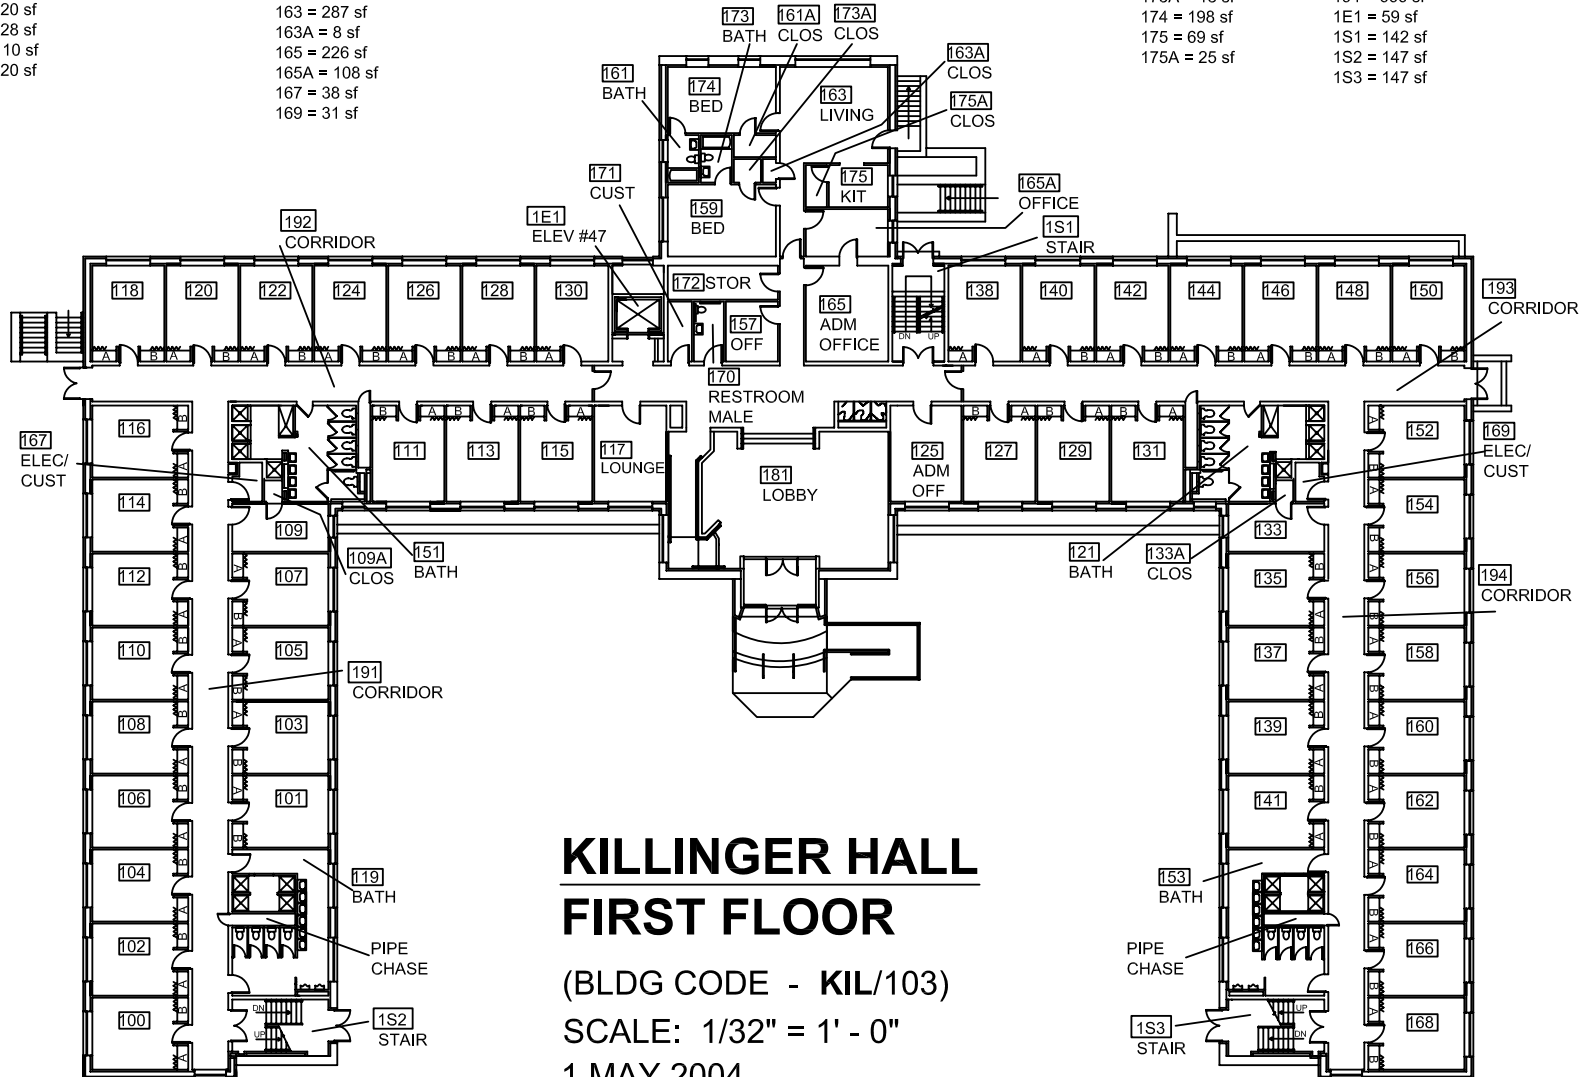

ROOM # = AREA
 TYPICAL DORM ROOM = 176 sf
 TYPICAL CLOSET A & B = 7 sf
 109 = 128 sf
 109A = 10 sf
 119 = 368 sf
 121 = 320 sf
 133 = 128 sf
 133A = 10 sf
 151 = 320 sf

ROOM # = AREA
 153 = 368 sf
 157 = 91 sf
 159 = 216
 161 = 40 sf
 161A = 25 sf
 163 = 287 sf
 163A = 8 sf
 165 = 226 sf
 165A = 108 sf
 167 = 38 sf
 169 = 31 sf

ROOM # = AREA
 170 = 50 sf
 171 = 40 sf
 172 = 104 sf
 173 = 40 sf
 173A = 18 sf
 174 = 198 sf
 175 = 69 sf
 175A = 25 sf

ROOM # = AREA
 181 = 826 sf
 191 = 666 sf
 192 = 500 sf
 193 = 1166 sf
 194 = 666 sf
 1E1 = 59 sf
 1S1 = 142 sf
 1S2 = 147 sf
 1S3 = 147 sf

KILLINGER HALL FIRST FLOOR

(BLDG CODE - KIL/103)

SCALE: 1/32" = 1' - 0"

1 MAY 2004